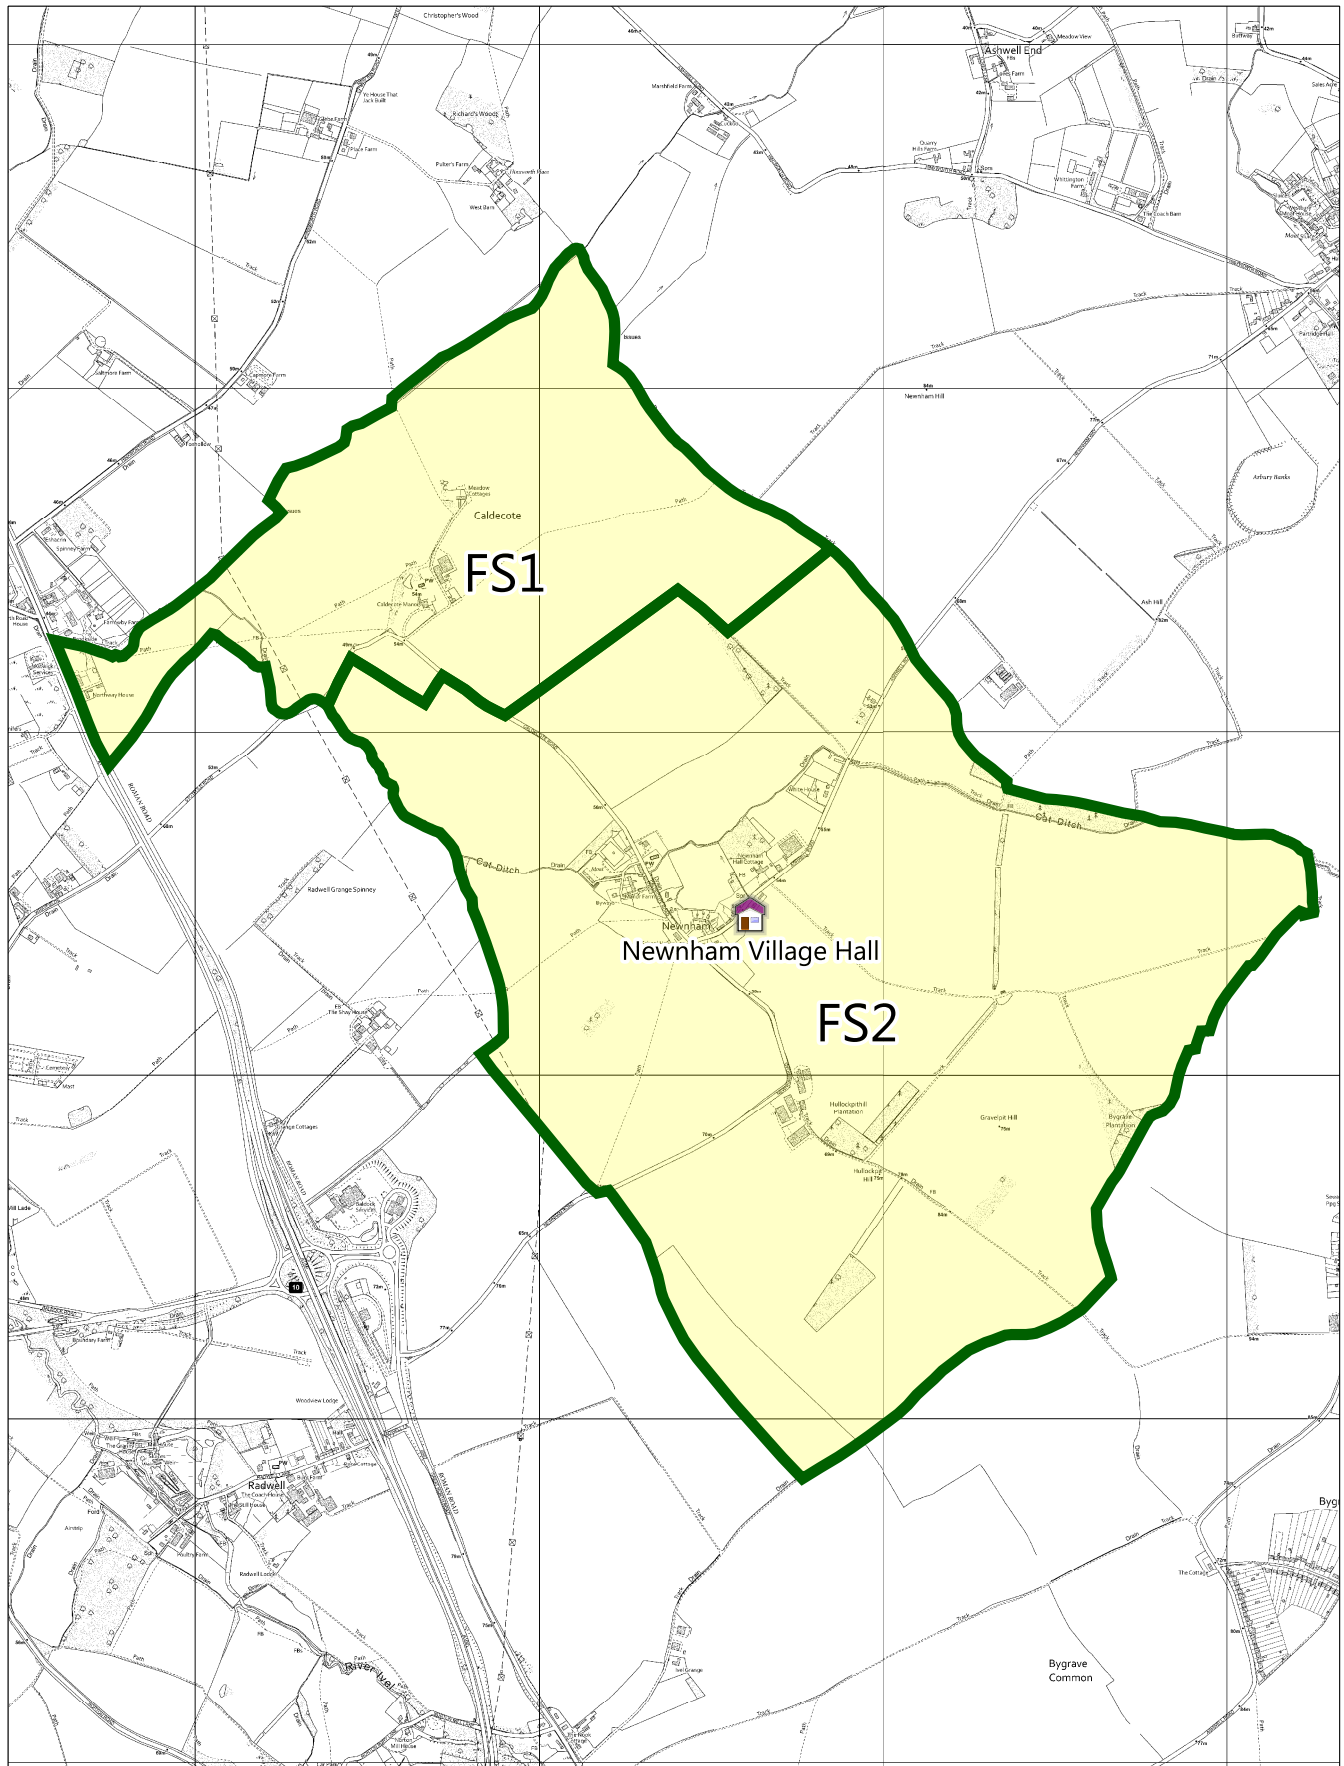

## NORTH HERTFORDSHIRE DISTRICT COUNCIL

Scale: 1:22000  
Date: 19:08:19

© Crown copyright and database rights 2019 Ordnance Survey 100018622